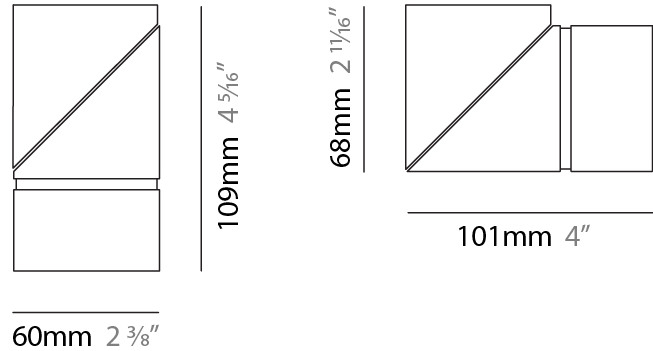

PROJECT	
TYPE	
SPECIFIER	
QUANTITY	
DATE	

BOB RECESSED

A7200006-

base number	Color Temperature	Finish Options	Lens Options

1. To build a product code in our configurator select the specify button on the base model # product page
2. To build a manual product code on this datasheet choose from the options listed below in blue font and add the suffix to the base model #

GENERAL

Series: Bob
Brand: Letroh
Division: Architectural
Mounting Type: Recessed
Mounting Location: Ceiling
Subcategory: Semi-Flush

PHYSICAL

Shape: Cylinder
Diameter (mm): 60
Diameter (in): 2 3/8
Length (mm): 109
Length (in): 4 5/16
Light Distribution: Adjustable / Downlight
Weight (kg): 0.60
Weight (lbs): 1.32
Fixture Finish: WHI / BLK
Fixture Material: Aluminum
Cut-out Measurements: 35mm/1 3/8"

ELECTRICAL

Lamp Type: LED
Input Wattage (W): 13.5
Total Output Wattage (W): 12.1
Dimming: Tri-Mode (Non-Dimming and Phase Dimming (120Vac only) and 0-10V Dimming)
Driver Included: Yes
Driver Location: Remote
Driver Type: Constant Current - Universal
Driver Class: Class 2
Input Voltage (V): 120 - 277
Constant Current (MA): 350

LED

Color Temperature (°K): 2700 / 3000
Max. Delivered Lumen (lm): 1100 / 1500
CRI: >90 CRI
Lamp Life (hrs): 50000

OPTICAL

Optic°: 30 / 40 / 60 / OV / RT / WW
Adjustability: Rotational 360°; Tilt 90°

RATINGS AND CERTIFICATIONS

Certified By: Certified for North American Standards
IP rating: IP20