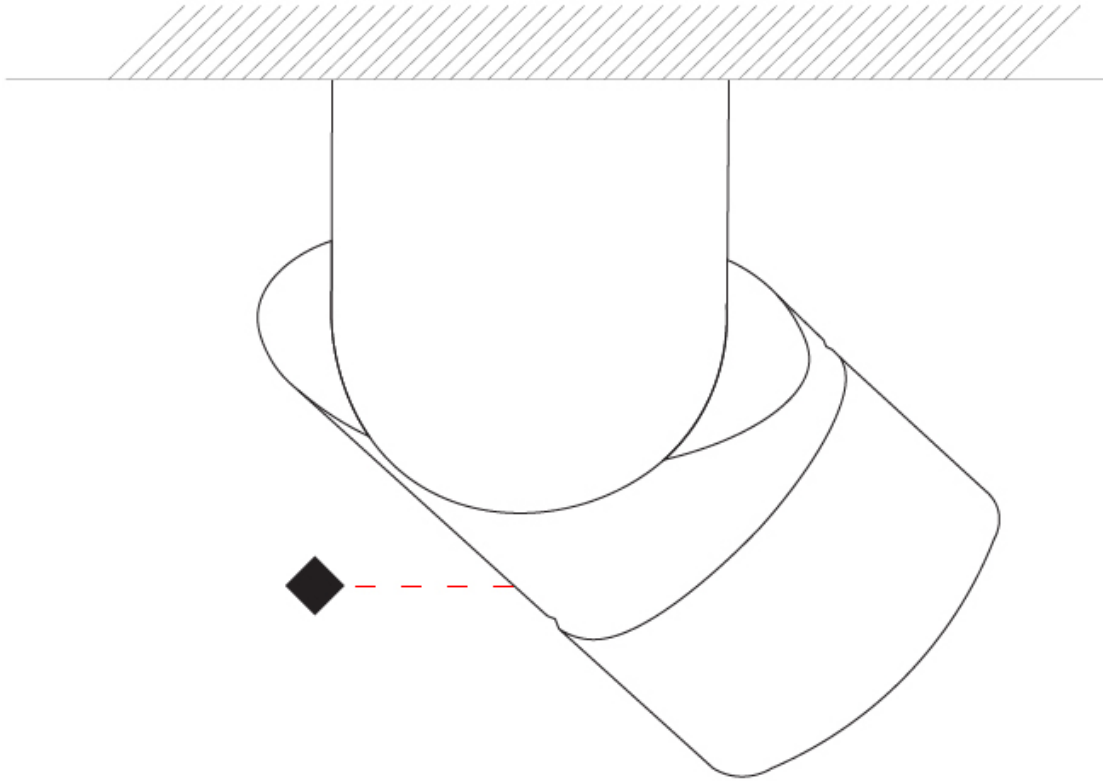

BOB RECESSED

A7200006-

PROJECT

TYPE

SPECIFIER

QUANTITY

DATE

Disclaimer

white lamp head with white base and side, black lamp head with black base and side, black lamp head with silver base and black side

A