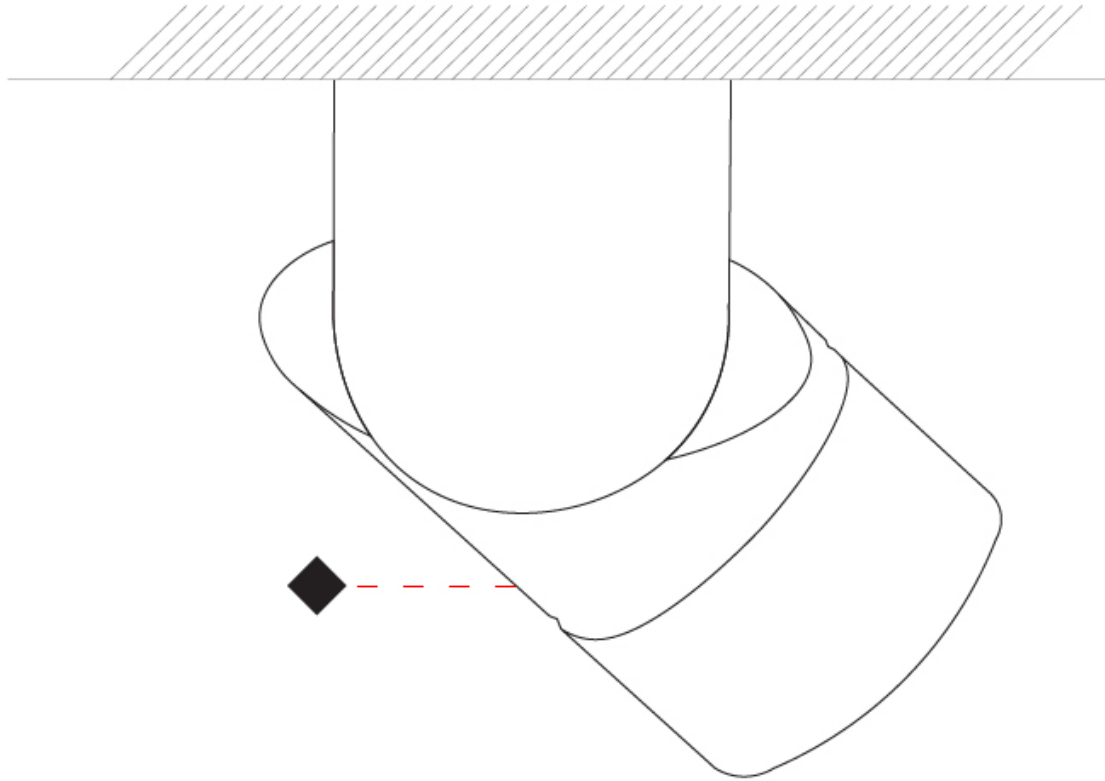

BOB RECESSED

A7200003-

PROJECT

TYPE

SPECIFIER

QUANTITY

DATE

Disclaimer

white lamp head with white base and side, black lamp head with black base and side, black lamp head with silver base and black side